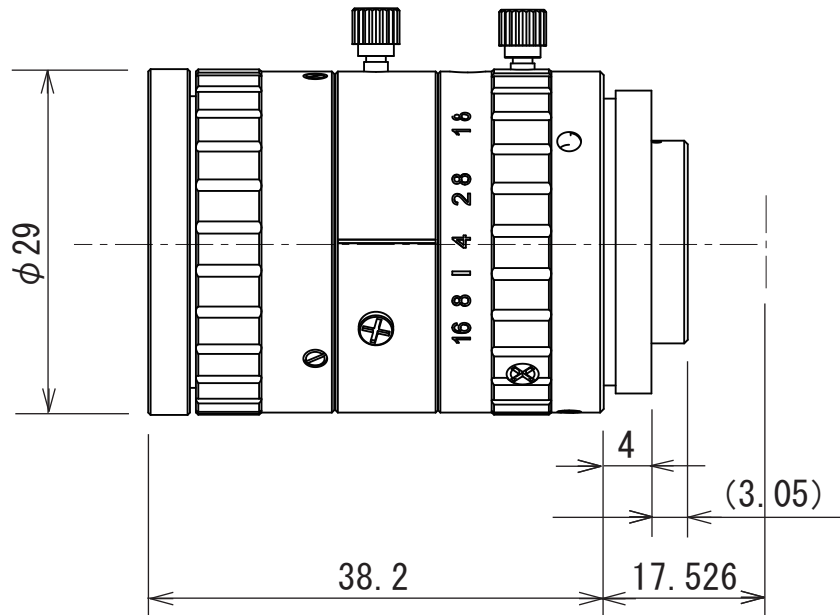

T5-3518

【SPECIFICATIONS】 5Megapixel-Lens

Image Size: 2/3

Focal Length : 35mm
 Maximum Relative Aperture : 1:1.8
 Iris : F1.8~16
 Angle of View : 12.8×9.6°
 Image Size : 8.8×6.6mm (φ11mm)
 Minimum Object Distance : 0.25m (From Front Vertex)
 Resolution : 3.45μm
 TV Distortion : -0.03%
 Optical Back Focal Distance : 11.73mm

Frang Back : 17.526mm
 Operation : Focus : Manual
 Iris : Manual
 Operating Temperature : -10~+50°C
 Mount : C-Mount
 Filter Size : M27 P=0.5
 Size : φ29×38.2mm
 Weight : Approx.72g

【COMPOSITION】

- Lens 1
- Lens Cap 1
- Dust Cap 1

【DIMENSIONS】

Unit:mm